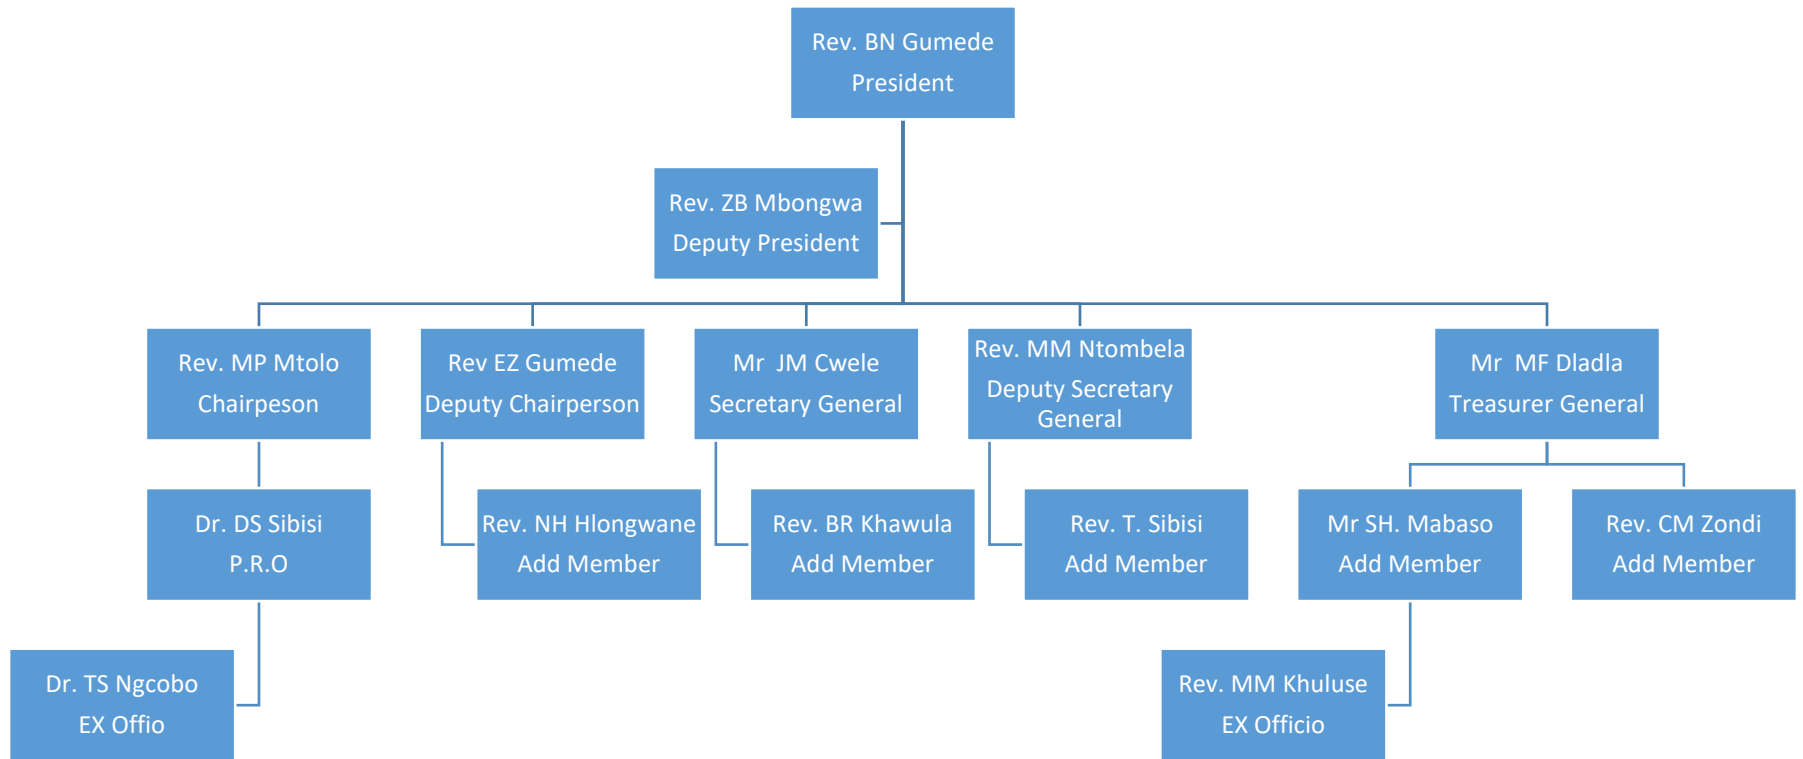

THE EVANGELIST APOSTOLIC CHURCH

CO- FOUNDERS

Rev. CZ Zondi

First President

Rev. Maphumulo

Second President

Rev. BN Gumede

Third & Current President

Organogram

Other Committees

Man`s Committee

Woman`s Committee

Youth
Committee

Sunday School Committee

Marriage counselling
committee

Steering committee

Umlando omfushane ngobaba uzondi.

uMongameli woqala umsunguli webandla lase The Evangelist Assembly Apostolic Church u Zondi uyindodana kababa nomama u Zondi endaweni yaseKhamanzi ngaphansi kwedolobha I Greytown. Wazalwa abazali ababengakholwa kanye nawo wonke umndeneni wakwa Zondi wawungakholwa. Wakhula-ke njengabobonke waze waba insizwa. waqala wasebenza

edolobheni lase Greytown njengabantu bonke. Wayiphila impilo yokungakholwa nokungazani no Nkulunkulu isikhathi eside ebusheni bakhe njengabantu bonke. Ngokuqhubeka kwesikhathi kwabonakala eseqala ukunyamalala nokwesweleka kwakhe phakathi kwekhaya emndenini Kanye nasendaweni uqobo.